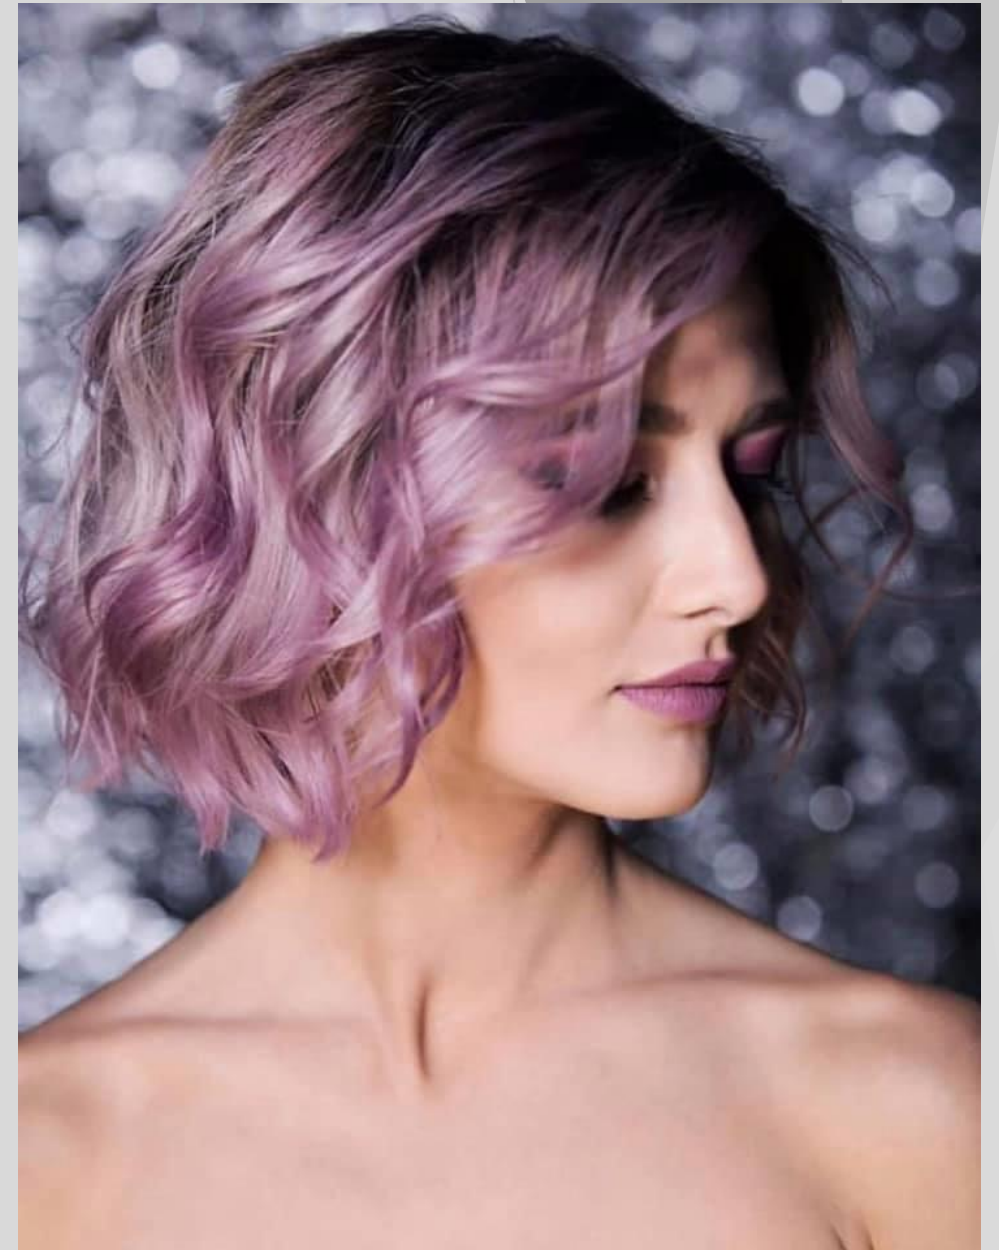

Toner:		
Hair length up to 40cm	70	80
Hair length from 40cm	85	95
Coloring with OLAPLEX	30	30
Colour-out:		
Hair length up to 40cm	40	50
Hair length from 40cm	55	65
<i>Kérastase Rituals</i>		
Fusio-Dose	100	100
Kerathermie Ritual	170	170
Discipline	55	55
Chronologist	150	150

SAKURAMI
• BEAUTY INTO ART •